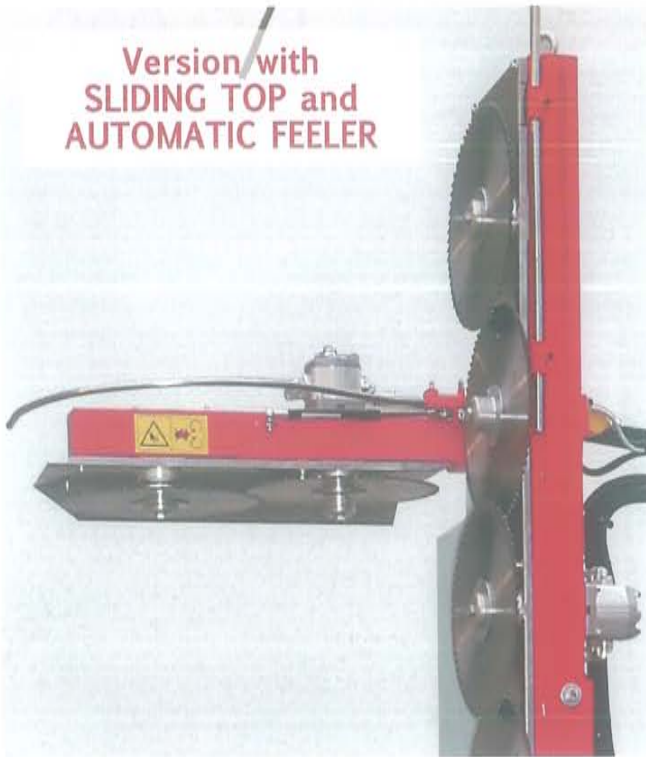

Model  
[ FL800 ]

CE

**PRUNING MACHINE**

FOR GREEN AND DRY  
EXTENSIVE ORCHARD  
EVEN WITH OR WITHOUT  
ANTI-HAIL NET

## TECHNICAL FEATURES

Version with  
SLIDING TOP and  
AUTOMATIC FEELER

ADJUSTABLE LOWER CUTTING GROUP  
0 ÷ 90°

KNIFE  
to cut until  
a 2 ÷ 3 cm  
of diameter

DISC Ø 400  
to cut until  
a 10 ÷ 12 cm  
of diameter

40 Lt. or 80 Lt.  
Hydraulic tank  
with pump group  
Overgear  
Filter  
Cooling radiator  
3 points attack

Control Box  
or joystick  
for electro hydraulic  
distributor

12051 Alba (CN) - Italy  
Reg. Rondò - Str. Forcellini, 5  
Tel. 0173.35450 - Fax 0173.35214  
www.bmv-italy.com - bmv@bmv-italy.com