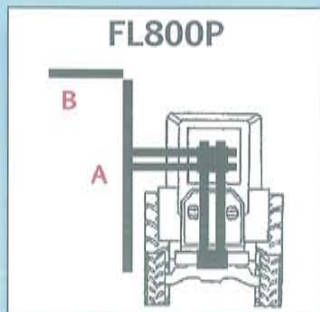

Model
[FL800]

CE