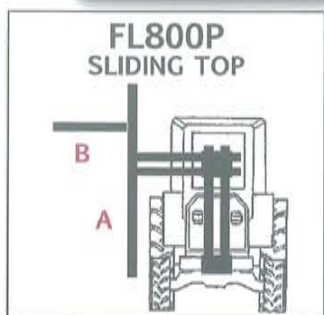

Model  
[ FL800 ]

CE

**PRUNING MACHINE**

FOR GREEN AND DRY  
EXTENSIVE ORCHARD  
EVEN WITH OR WITHOUT  
ANTI-HAIL NET

## TECHNICAL FEATURES

Version with  
SLIDING TOP and  
AUTOMATIC FEELER

ADJUSTABLE LOWER CUTTING GROUP  
0 ÷ 90°

KNIFE  
to cut until  
a 2 ÷ 3 cm  
of diameter

DISC Ø 400  
to cut until  
a 10 ÷ 12 cm  
of diameter

40 Lt. or 80 Lt.  
Hydraulic tank  
with pump group  
Overgear  
Filter  
Cooling radiator  
3 points attack

Control Box  
or joystick  
for electro hydraulic  
distributor

12051 Alba (CN) - Italy  
Reg. Rondò - Str. Forcellini, 5  
Tel. 0173.35450 - Fax 0173.35214  
www.bmv-italy.com - bmv@bmv-italy.com