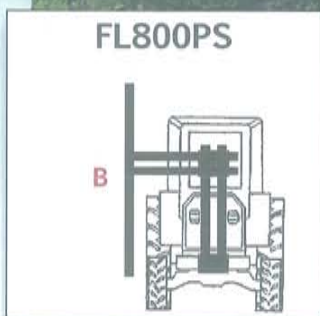

Model  
[ FL800 ]

CE

**PRUNING MACHINE**

FOR GREEN AND DRY  
EXTENSIVE ORCHARD  
EVEN WITH OR WITHOUT  
ANTI-HAIL NET

## TECHNICAL FEATURES

Version with  
SLIDING TOP and  
AUTOMATIC FEELER

ADJUSTABLE LOWER CUTTING GROUP  
0 ÷ 90°

KNIFE  
to cut until  
a 2 ÷ 3 cm  
of diameter

DISC Ø 400  
to cut until  
a 10 ÷ 12 cm  
of diameter

40 Lt. or 80 Lt.  
Hydraulic tank  
with pump group  
Overgear  
Filter  
Cooling radiator  
3 points attack

Control Box  
or joystick  
for electro hydraulic  
distributor

12051 Alba (CN) - Italy  
Reg. Rondò - Str. Forcellini, 5  
Tel. 0173.35450 - Fax 0173.35214  
www.bmv-italy.com - bmv@bmv-italy.com