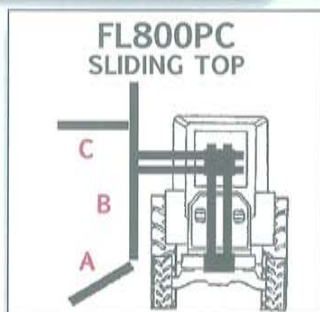

Model  
[ FL800 ]

CE

**PRUNING MACHINE**

FOR GREEN AND DRY  
EXTENSIVE ORCHARD  
EVEN WITH OR WITHOUT  
ANTI-HAIL NET

## TECHNICAL FEATURES

Version with  
SLIDING TOP and  
AUTOMATIC FEELER

ADJUSTABLE LOWER CUTTING GROUP  
0 ÷ 90°

KNIFE  
to cut until  
a 2 ÷ 3 cm  
of diameter

DISC Ø 400  
to cut until  
a 10 ÷ 12 cm  
of diameter

40 Lt. or 80 Lt.  
Hydraulic tank  
with pump group  
Overgear  
Filter  
Cooling radiator  
3 points attack

Control Box  
or joystick  
for electro hydraulic  
distributor

12051 Alba (CN) - Italy  
Reg. Rondò - Str. Forcellini, 5  
Tel. 0173.35450 - Fax 0173.35214  
www.bmv-italy.com - bmv@bmv-italy.com