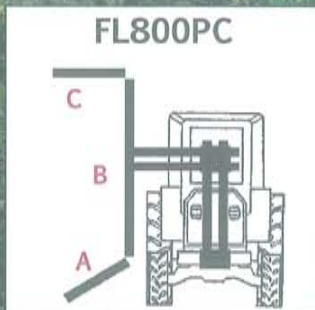

Model
[FL800]

CE